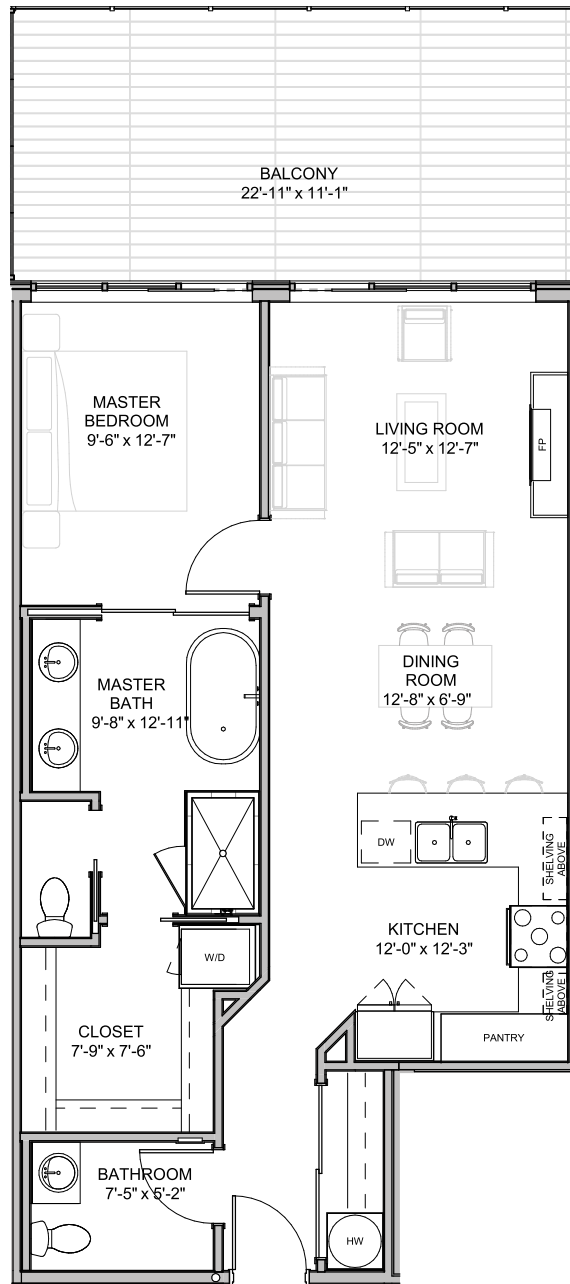

THE RESIDENCES  
ON SOOKE HARBOUR

PLAN D - LEVEL 2

1 BEDROOM, 2 BATHROOM

863 SQ FT

BALCONY 261.5 SQ FT

RESIDENCE COLLECTION

SCALE

\*DIMENSIONS, SIZES, SPECIFICATIONS, LAYOUTS AND MATERIALS ARE APPROXIMATE ONLY AND SUBJECT TO CHANGE WITHOUT NOTICE. E. & O. E.