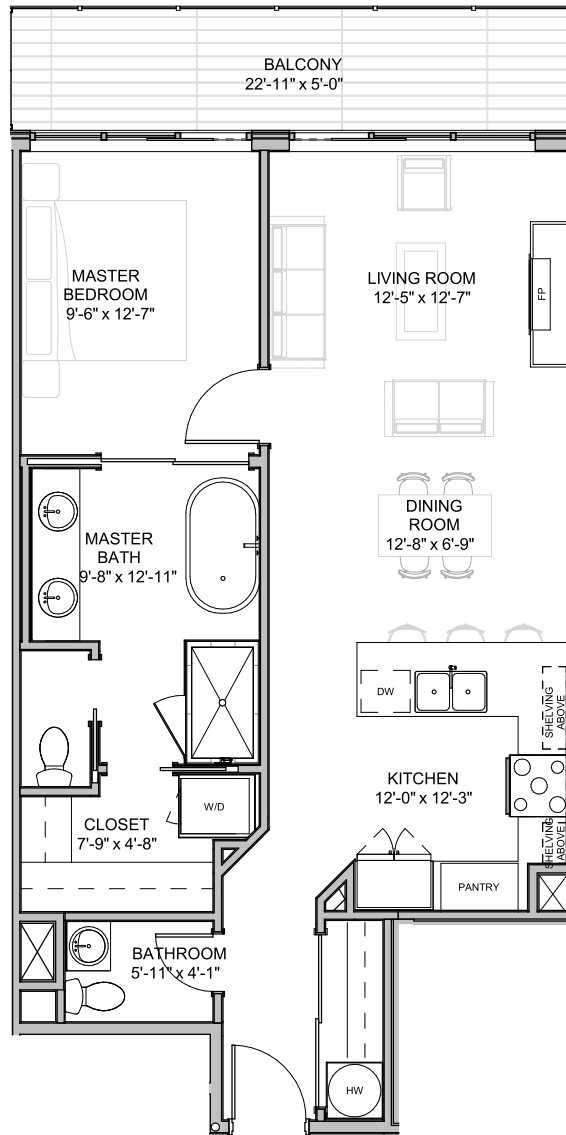

THE RESIDENCES  
ON SOOKE HARBOUR

PLAN D - LEVEL 4

1 BEDROOM, 2 BATHROOM

818 SQ FT

BALCONY 121.6 SQ FT

RESIDENCE COLLECTION

SCALE

\*DIMENSIONS, SIZES, SPECIFICATIONS, LAYOUTS AND MATERIALS ARE APPROXIMATE ONLY AND SUBJECT TO CHANGE WITHOUT NOTICE. E. & O. E.