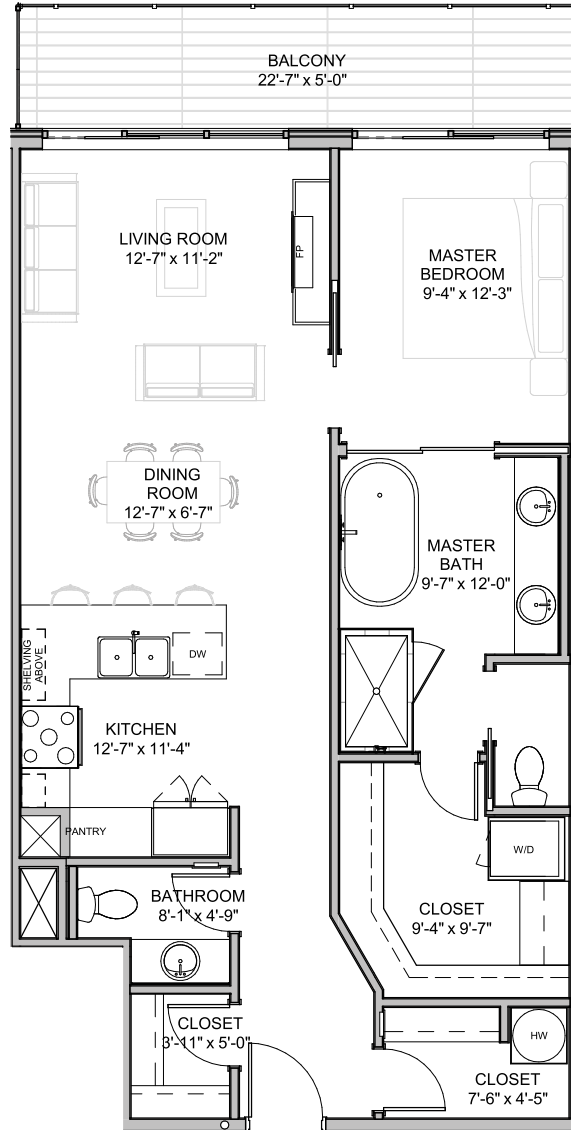

THE RESIDENCES  
ON SOOKE HARBOUR

PLAN E - LEVELS 3 & 4

1 BEDROOM, 2 BATHROOM

LEVEL 3 - 887 SQ FT

LEVEL 4 - 885 SQ FT

BALCONY 119.5 SQ FT

RESIDENCE COLLECTION

SCALE

\*DIMENSIONS, SIZES, SPECIFICATIONS, LAYOUTS AND MATERIALS ARE APPROXIMATE ONLY AND SUBJECT TO CHANGE WITHOUT NOTICE. E.&O.E.