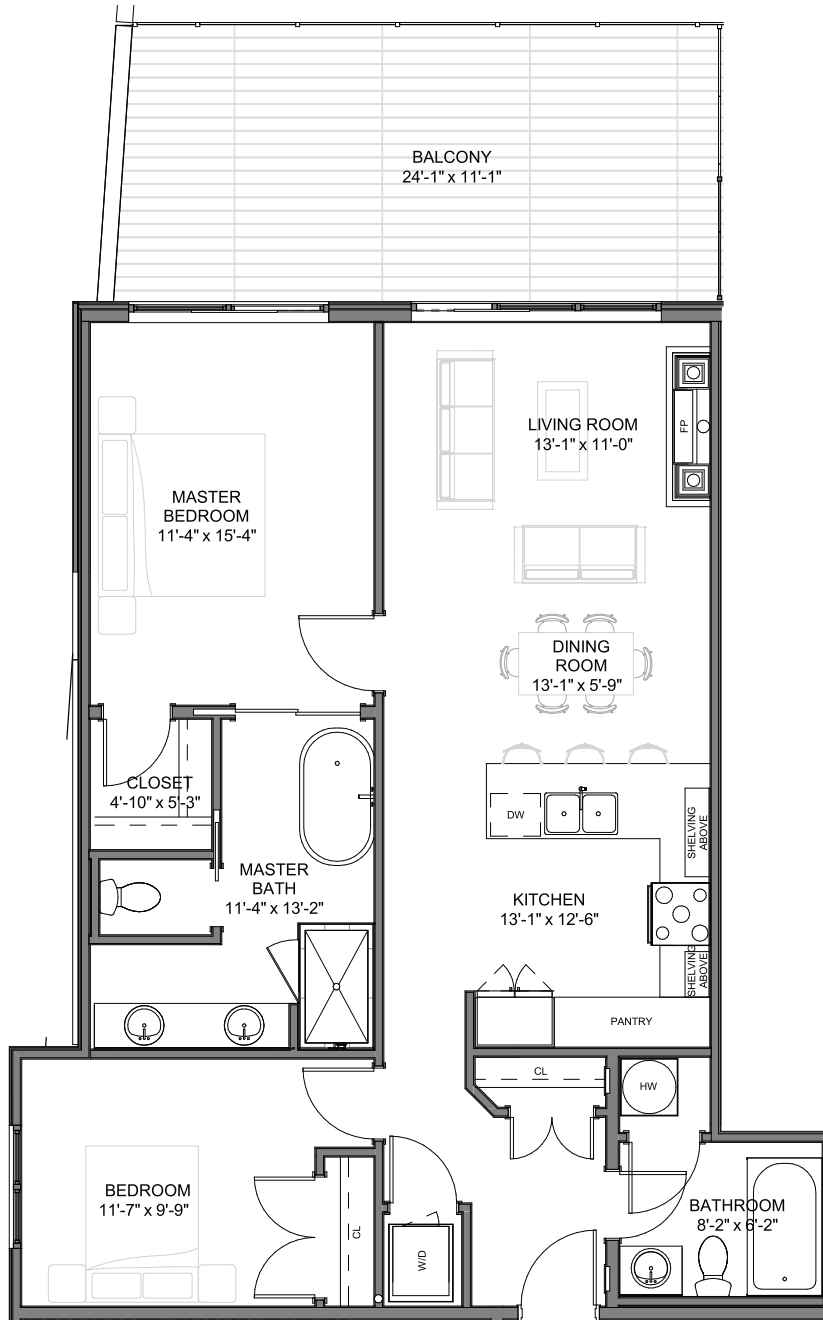

THE RESIDENCES  
ON SOOKE HARBOUR

PLAN F - LEVEL 2

2 BEDROOM, 2 BATHROOM

1089 SQ FT

BALCONY 275.5 SQ FT

RESIDENCE COLLECTION

SCALE

FLOOR PLANS ARE SUBJECT TO CHANGE WITHOUT NOTICE