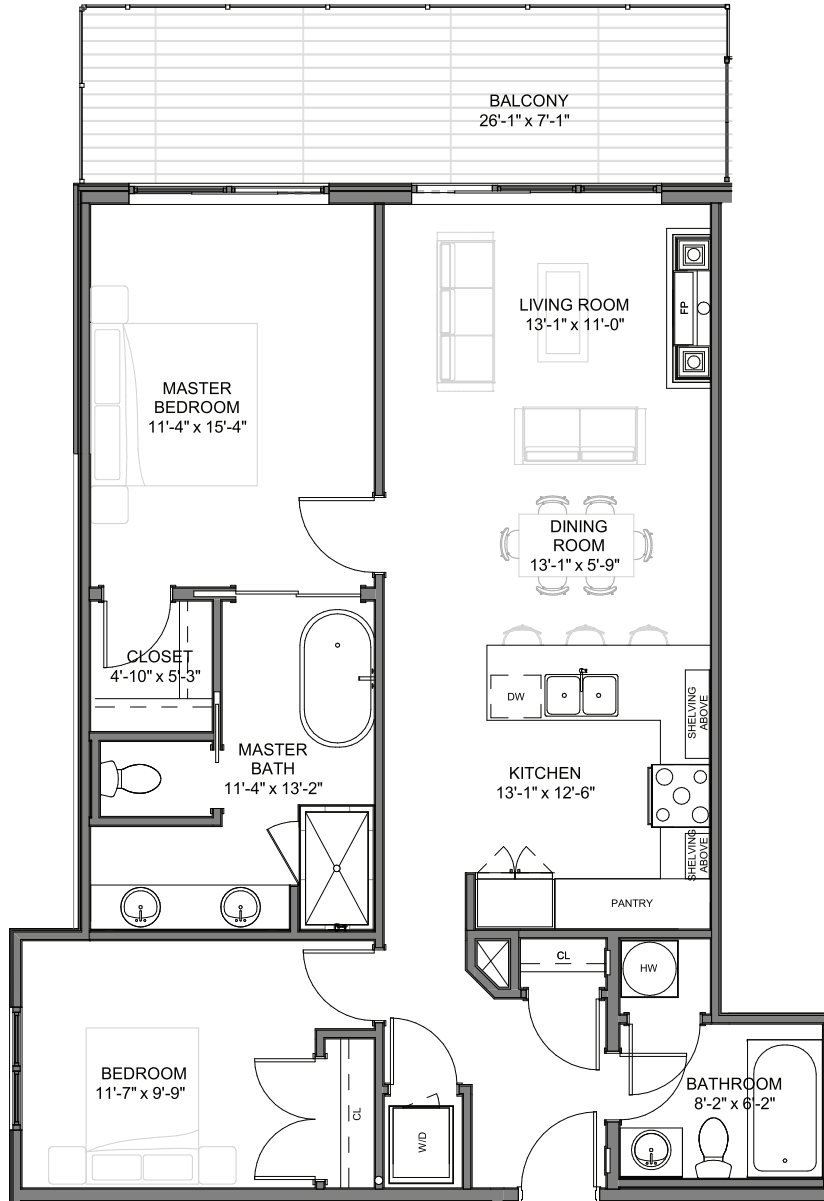

# THE RESIDENCES ON SOOKE HARBOUR

## PLAN F - LEVELS 3 & 4

2 BEDROOM, 2 BATHROOM

1,086 SQ FT

BALCONY 189.4 SQ FT

RESIDENCE COLLECTION

SCALE

0 5' 10' 15' 20'

FLOOR PLANS ARE SUBJECT TO CHANGE WITHOUT NOTICE