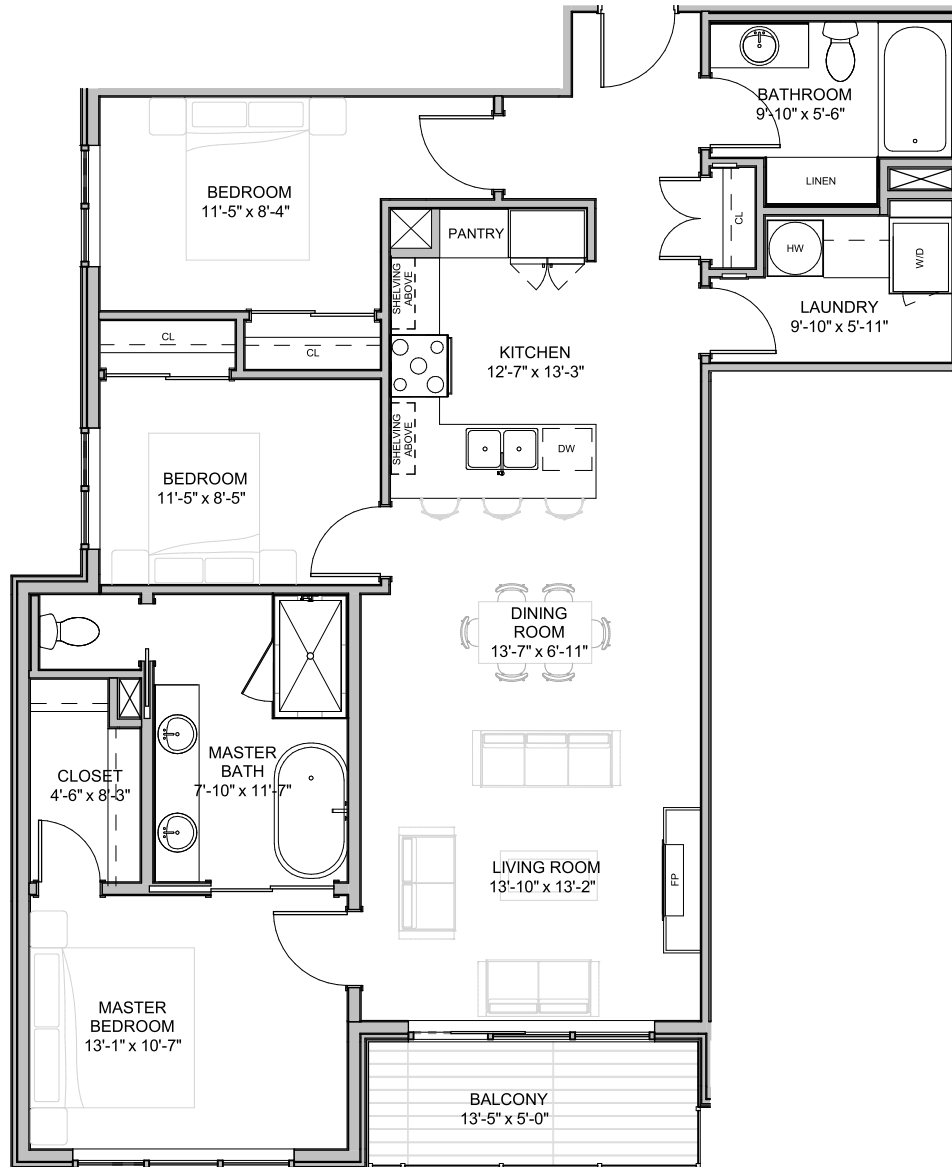

THE RESIDENCES
ON SOOKE HARBOUR

PLAN G - LEVELS 2, 3 & 4

3 BEDROOM, 2 BATHROOM

LEVEL 2 - 1,264 SQ FT

LEVEL 3 & 4 - 1,262 SQ FT

BALCONY 74.3 SQ FT

RESIDENCE COLLECTION

SCALE

*DIMENSIONS, SIZES, SPECIFICATIONS, LAYOUTS AND MATERIALS ARE APPROXIMATE ONLY AND SUBJECT TO CHANGE WITHOUT NOTICE. E. & O. E.