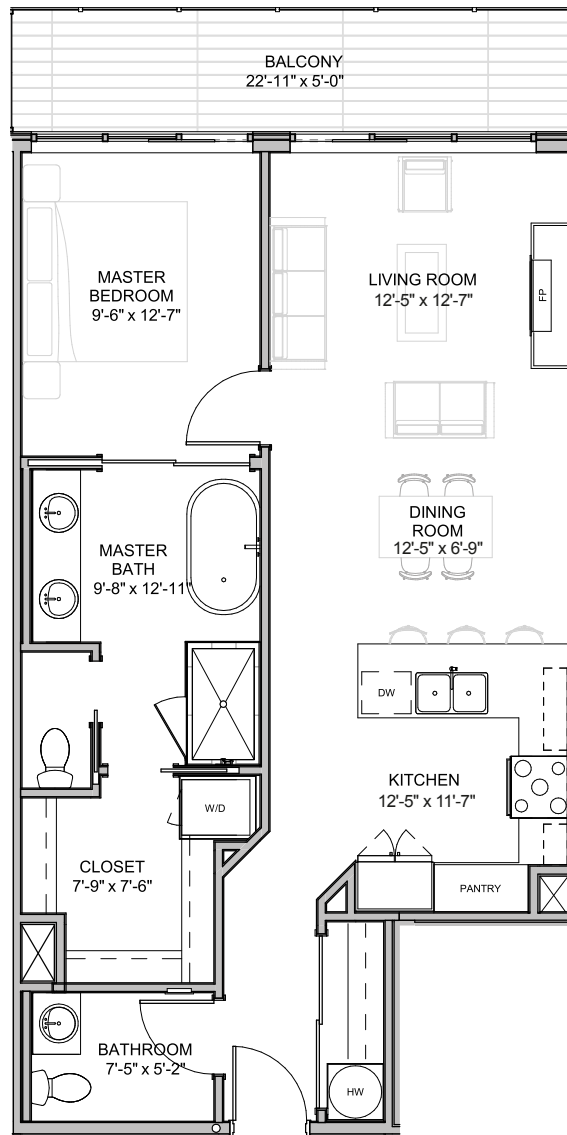

PLAN D - LEVEL 3

1 BEDROOM, 2 BATHROOM

854 SQ FT

BALCONY 121.6 SQ FT

RESIDENCE COLLECTION

SCALE